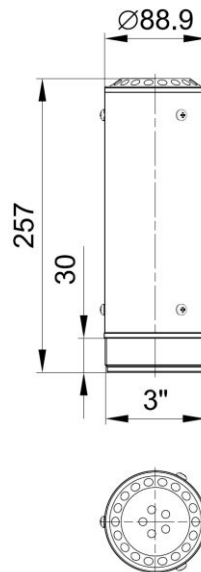

- Multi jet nozzle
- Water – level independent
- Modern stainless steel look

Fresh water	Pool water	Sea water

Trumpet Jet 30				
Dimensions (ØxH)	[mm]	89 x 257		
Fountain height		DWB	DDB	
		[L/min]	[bar]	
5,00	[m]	363	1,00	
6,00	[m]	397	1,20	
7,00	[m]	429	1,40	
8,00	[m]	459	1,68	
9,00	[m]	487	1,85	
10,00	[m]	513	2,05	
Pump Power		1.1 kW/230V	2.2 kW/400V	4 kW/400V
Fountain height (total)	[m]	5,00	7,00	9,50
Fountain height (first step)	[m]	1,20	1,50	2,50
Nozzle spray diameter	[m]	4,00	5,50	7,50
Material – casing tube		Stainless steel 1.4301		
Material – nozzle insert		POM		
Weight	[kg]	1.4		
Order No.		50378		