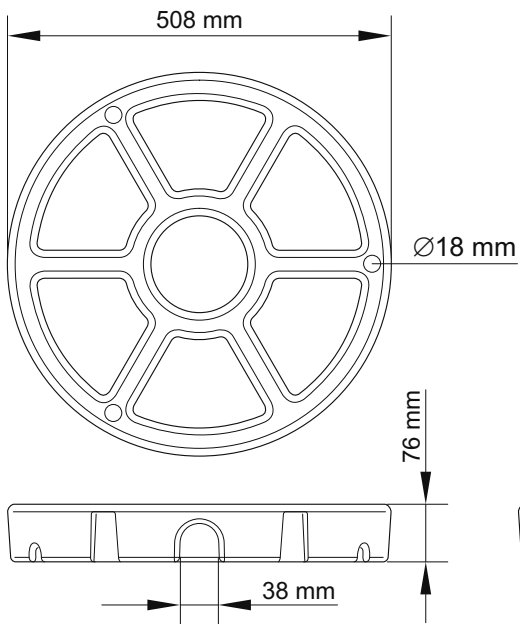

Water Reservoir 60/80/120

Eco-Rise

Eco-Rise

Maxima

ERE0001

ERE0003

 
SAFETY

ERE0002